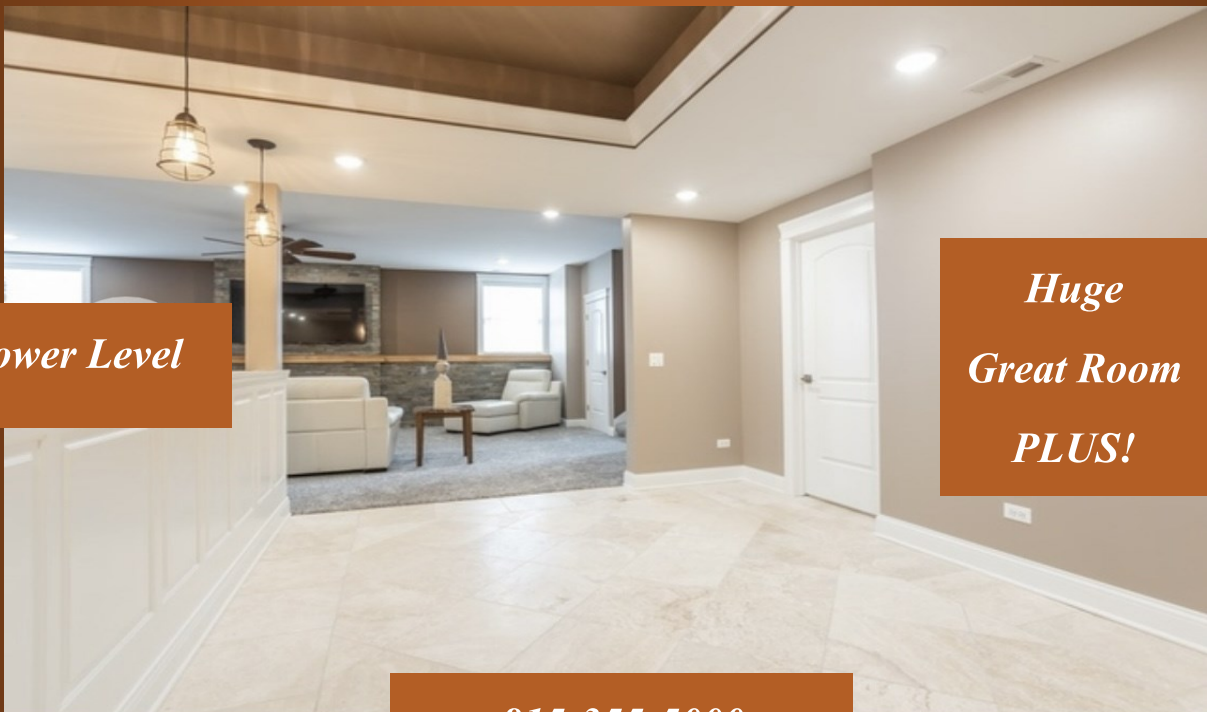

Duplex buildings blend well with other 3,200 to 4,000 sq. ft. homes, intermixed within a Community! They create a luxurious appeal, but with affordability and larger sq. ft. residences.

The Duplexes featured here are 2800 sq. ft. with attached 2 car garages and sumptuous landscaping, lending extra appeal! EACH INDIVIDUAL DUPLEX UNIT 2800 sq. ft. , comes complete with 2 full kitchens, 2 fireplaces, 4 bedrooms and 2.5 baths. Luxurious finishes abound with quartz or granite countertops, high-end 42" cabinetry with 8-10' islands, coved ceilings, 2 great rooms and much more!

LAKE GENEVA LIVING!

Huge Kitchen

Luxury Standard

Eat-In Kitchen

Plus Dining Rm

815-355-5000

The OLIVIA DUPLEX MODEL

Fall in Love... Inside or Out!

LAKE GENEVA LIVING!

Lower Level

2nd Full Kitchen

Lower Level

Living Room

815-355-5000

The OLIVIA DUPLEX MODEL

Fall in Love... Inside or Out!

LAKE GENEVA LIVING!

Lower Level

*2nd Kitchen
Or Bar*

Lower Level

*Huge
Great Room
PLUS!*

815-355-5000

The OLIVIA DUPLEX MODEL

Fall in Love... Inside or Out!