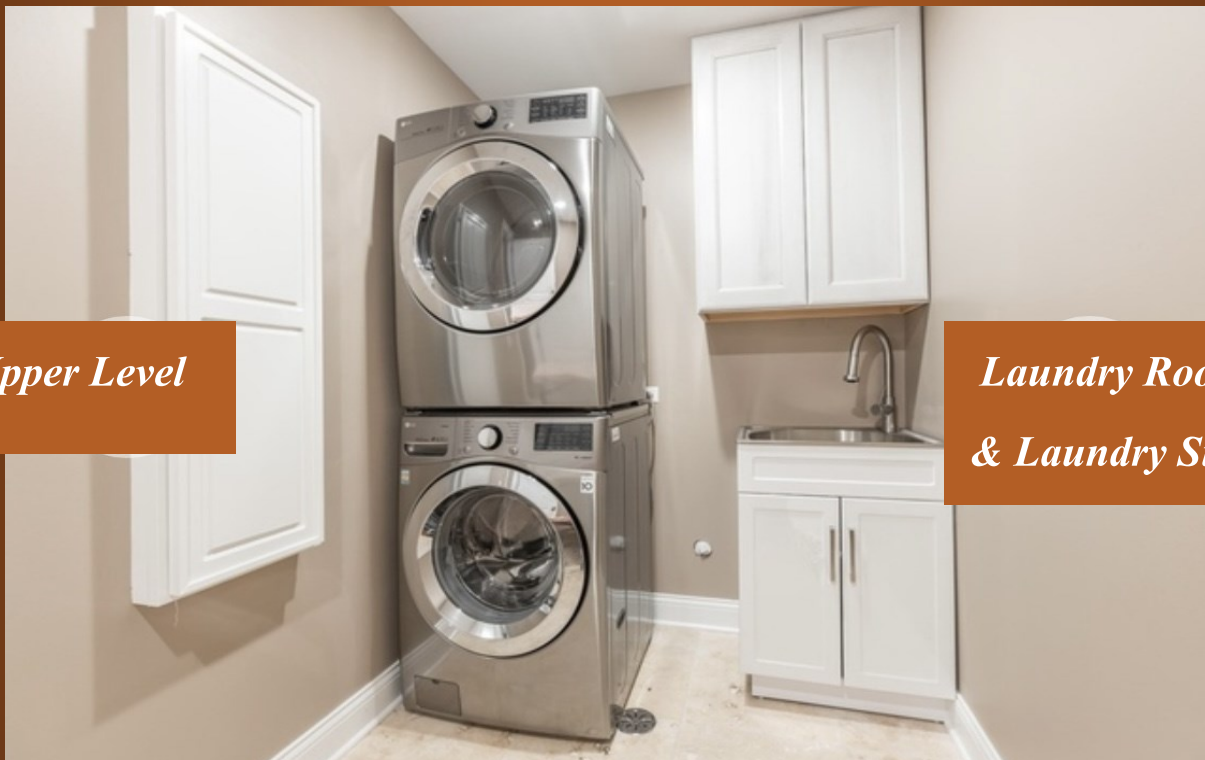

Upper Level

*Laundry Room
& Laundry Sink*