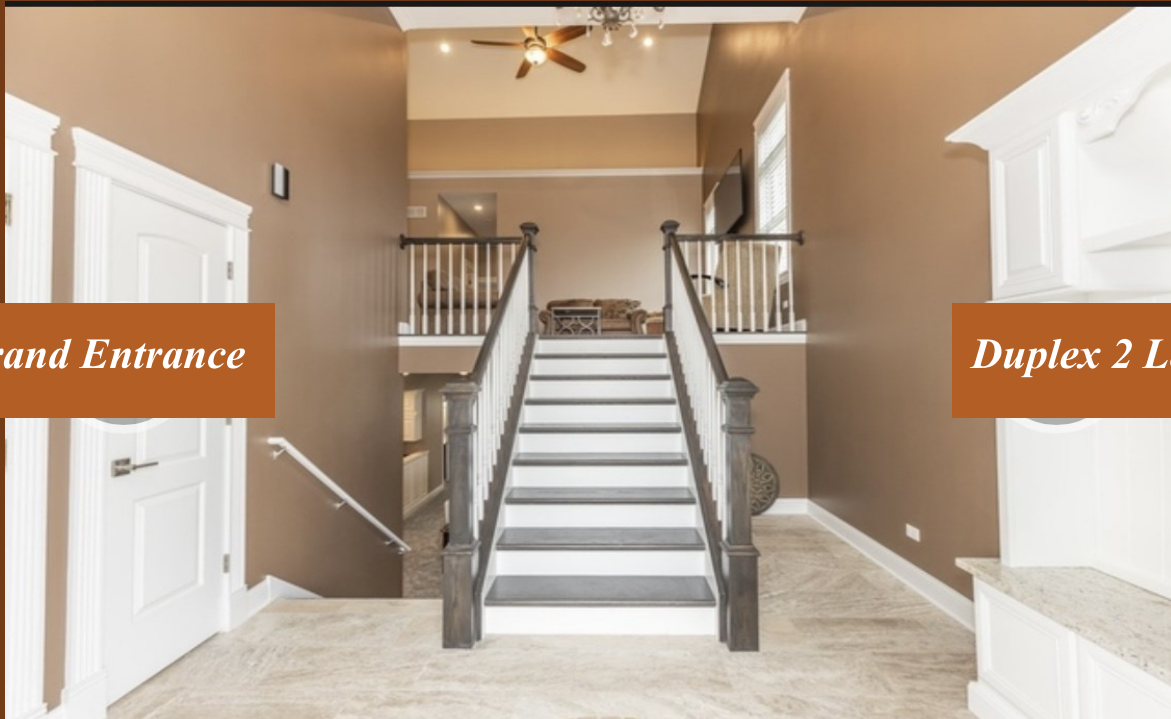

The OLIVIA DUPLEX MODEL

Fall in Love... Inside or Out!

LAKE GENEVA LIVING!

Grand Entrance

Duplex 2 Levels