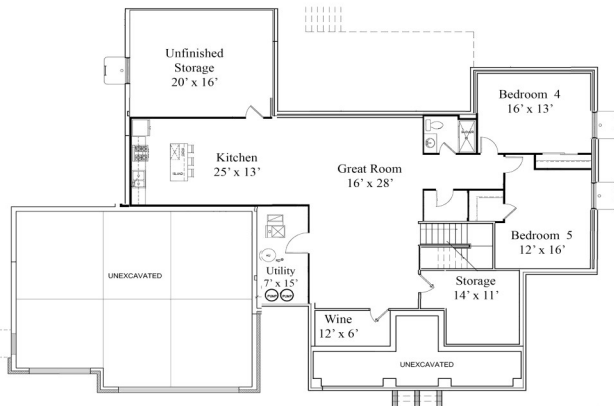

GENEVAL NATIONAL!

www.LakeGenevaLivingBuilders.Net

815-355-5000

LAKE GENEVA LIVING BUILDERS

The Primrose
 TOTAL 3,796 sf
 Plus an additional 886 sf Unfinished

3,796 SF RANCH * TWO FULL KITCHENS * 3 CAR GARAGE * 5 BR 3 FULL BATHS

The Primrose
 TOTAL 3,796 sf
 Plus an additional 886 sf Unfinished

Located on the Loveliest Lots in...

GENEVA NATIONAL!

The Primrose

www.LakeGenevaLivingBuilders.Net

815-355-5000

The Primrose

1310 WATERVIEW COURT