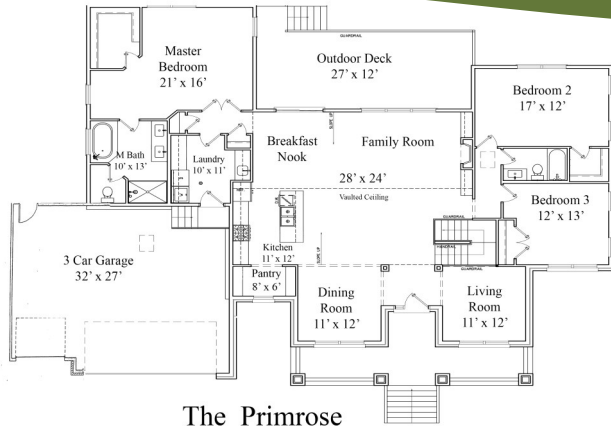

LAKE GENEVA LIVING BUILDERS

The Primrose

3,796 SF Ranch * Two Full Kitchens * 3 Car Garage * 5 BR 3 Full Bath

PLUS+ INCLUDES OUR "EXTEND THE SUMMER" OUTDOOR KITCHEN PACKAGE

\$1,299,000.

Located on The Loveliest Lots in...

GENEVAL NATIONAL!

www.LakeGenevaLivingBuilders.Net

815-355-5000

LAKE GENEVA LIVING BUILDERS

The Primrose
 TOTAL 3,796 sf
 Plus an additional 886 sf Unfinished

3,796 SF RANCH * TWO FULL KITCHENS * 3 CAR GARAGE * 5 BR 3 FULL BATHS

The Primrose
 TOTAL 3,796 sf
 Plus an additional 886 sf Unfinished

Located on the Loveliest Lots in...

GENEVA NATIONAL!

The Primrose

www.LakeGenevaLivingBuilders.Net

815-355-5000

The Primrose

1310 WATERVIEW COURT